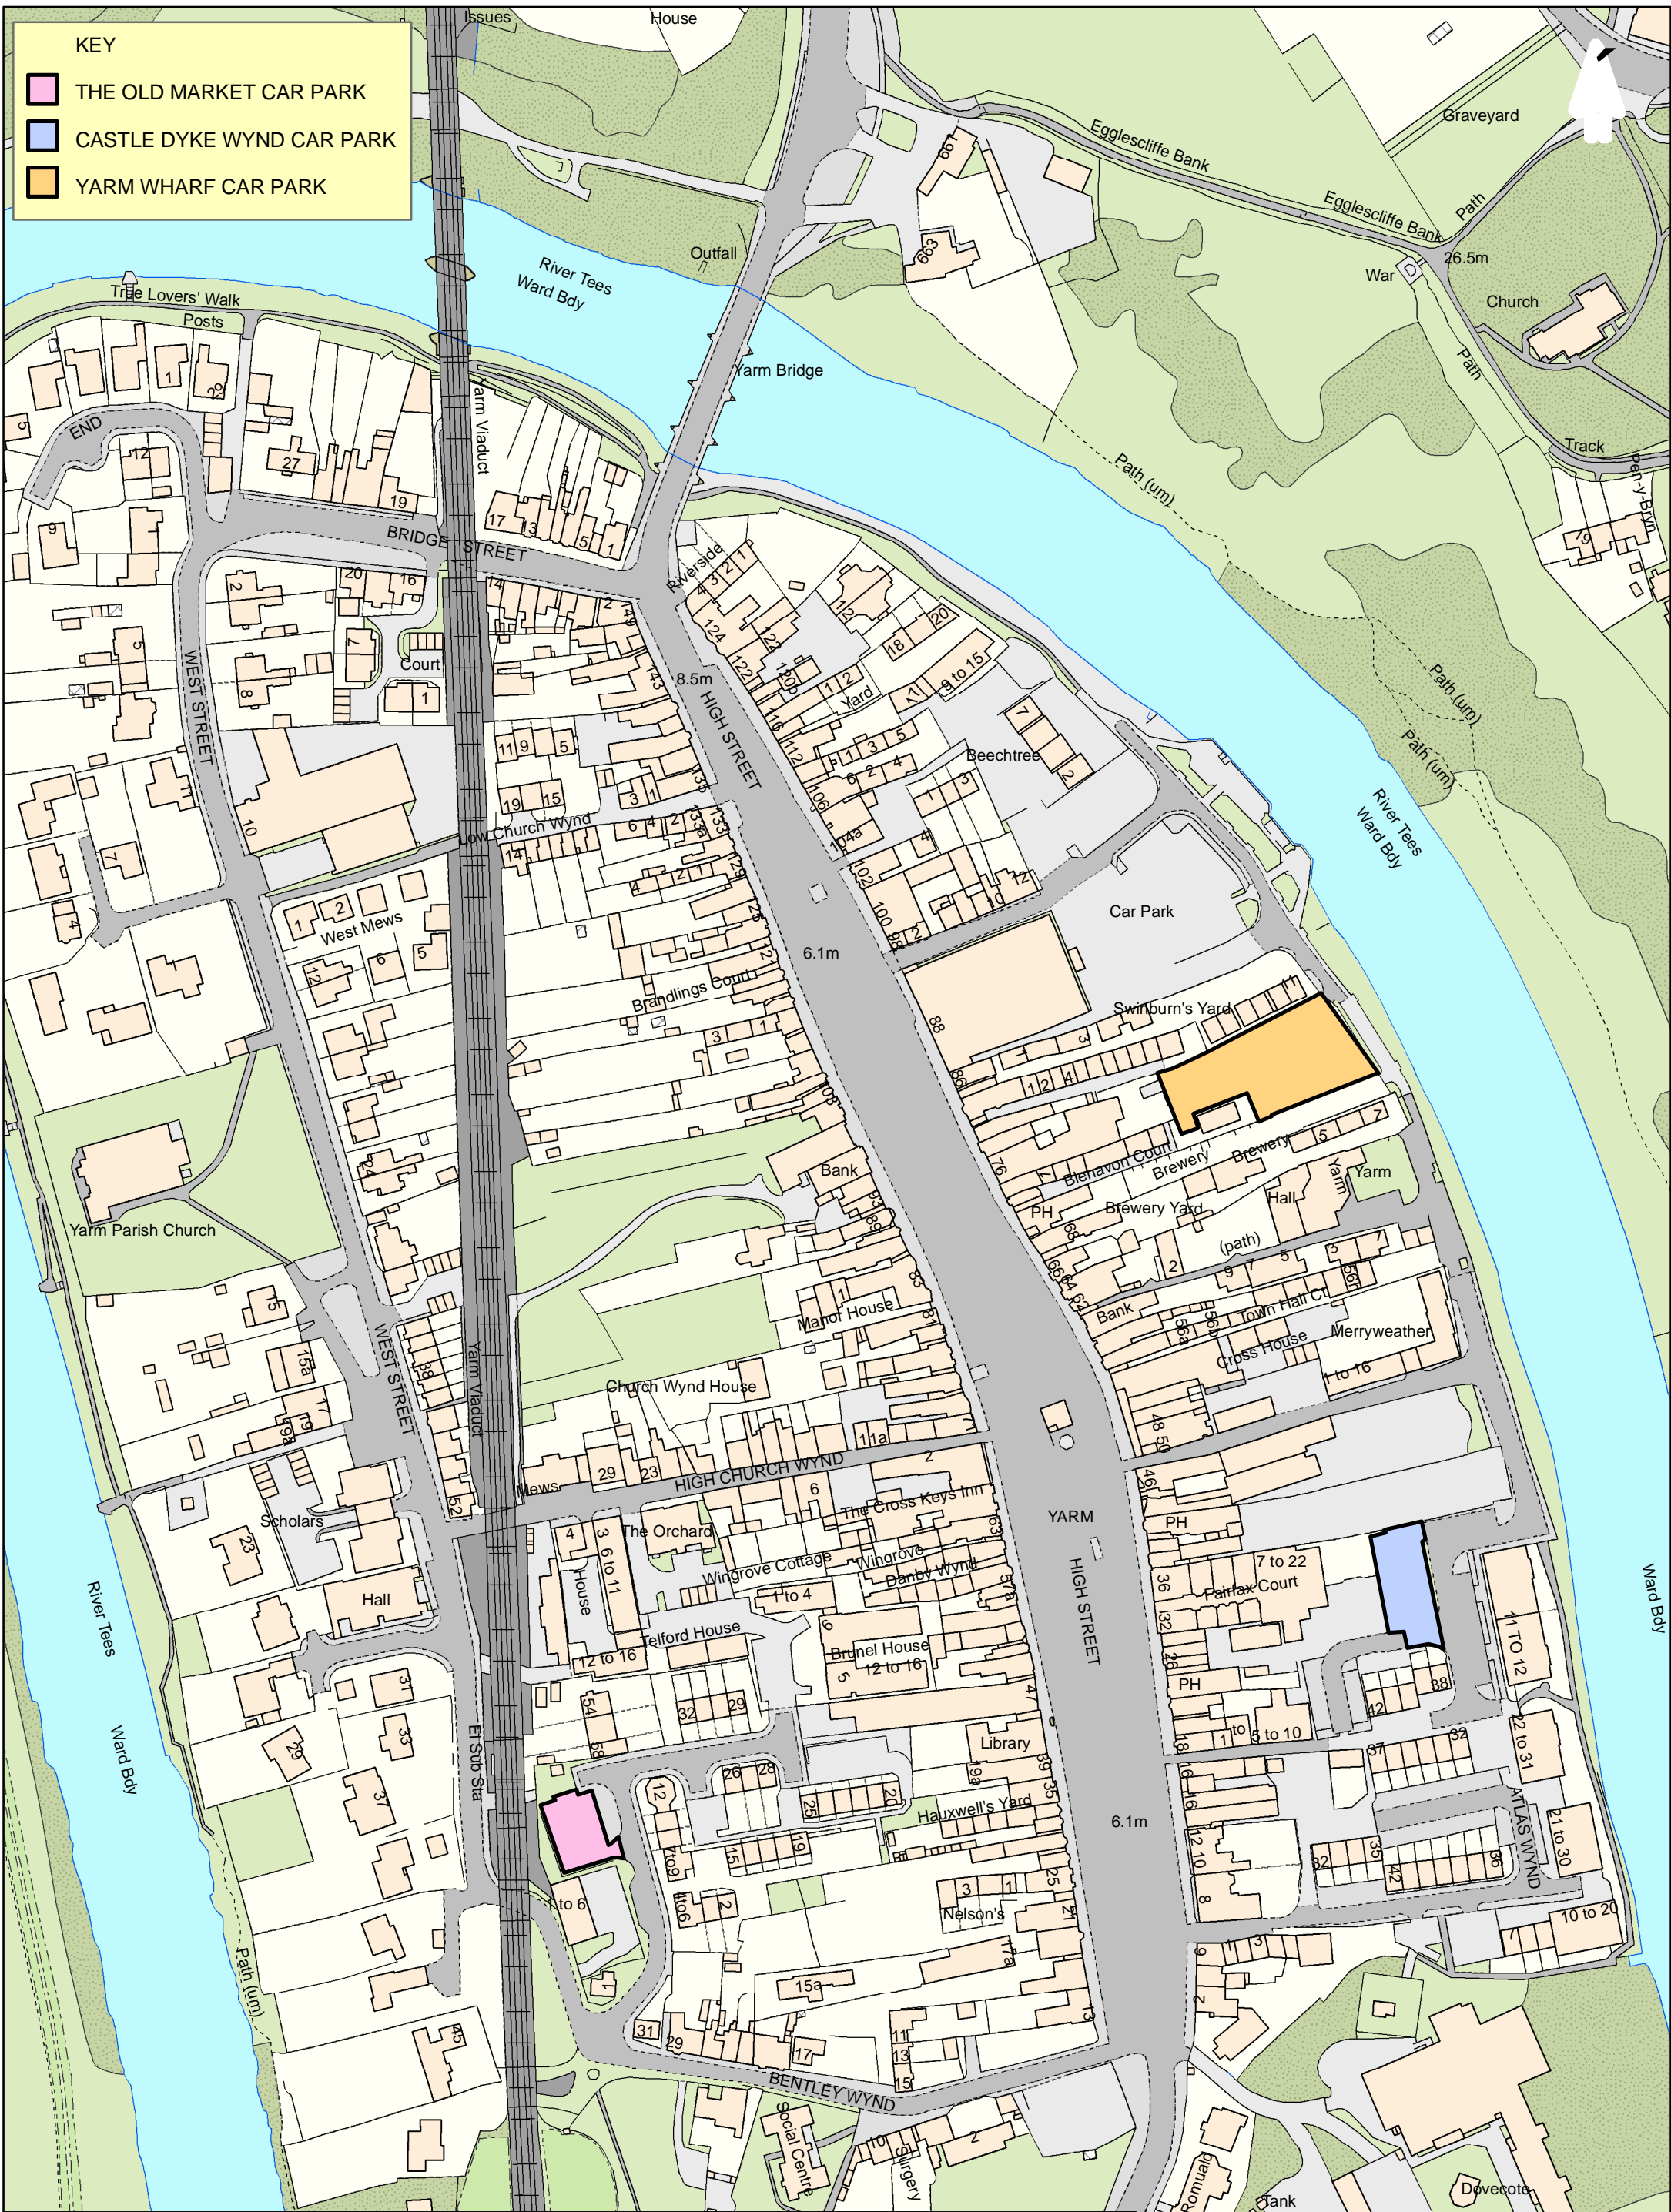

KEY

- THE OLD MARKET CAR PARK
- CASTLE DYKE WYND CAR PARK
- YARM WHARF CAR PARK

Stockton-on-Tees
BOROUGH COUNCIL

© Crown Copyright and database right 2013
Ordnance Survey 100023297

Development & Neighbourhood Services
Corporate Director: Paul Dobson
Technical Services Division
Head of Service: Richard McGuckin
PO Box 229, Kingsway House
Billingham, TS23 2YL
Telephone: (01642) 393939

Date **NOV 2014** Drg No. **TM2/191**

Title
YARM CAR PARK LOCATIONS
THE OLD MARKET, CASTLE DYKE WYND
& YARM WHARF CAR PARKS

Scale **1:1,750**