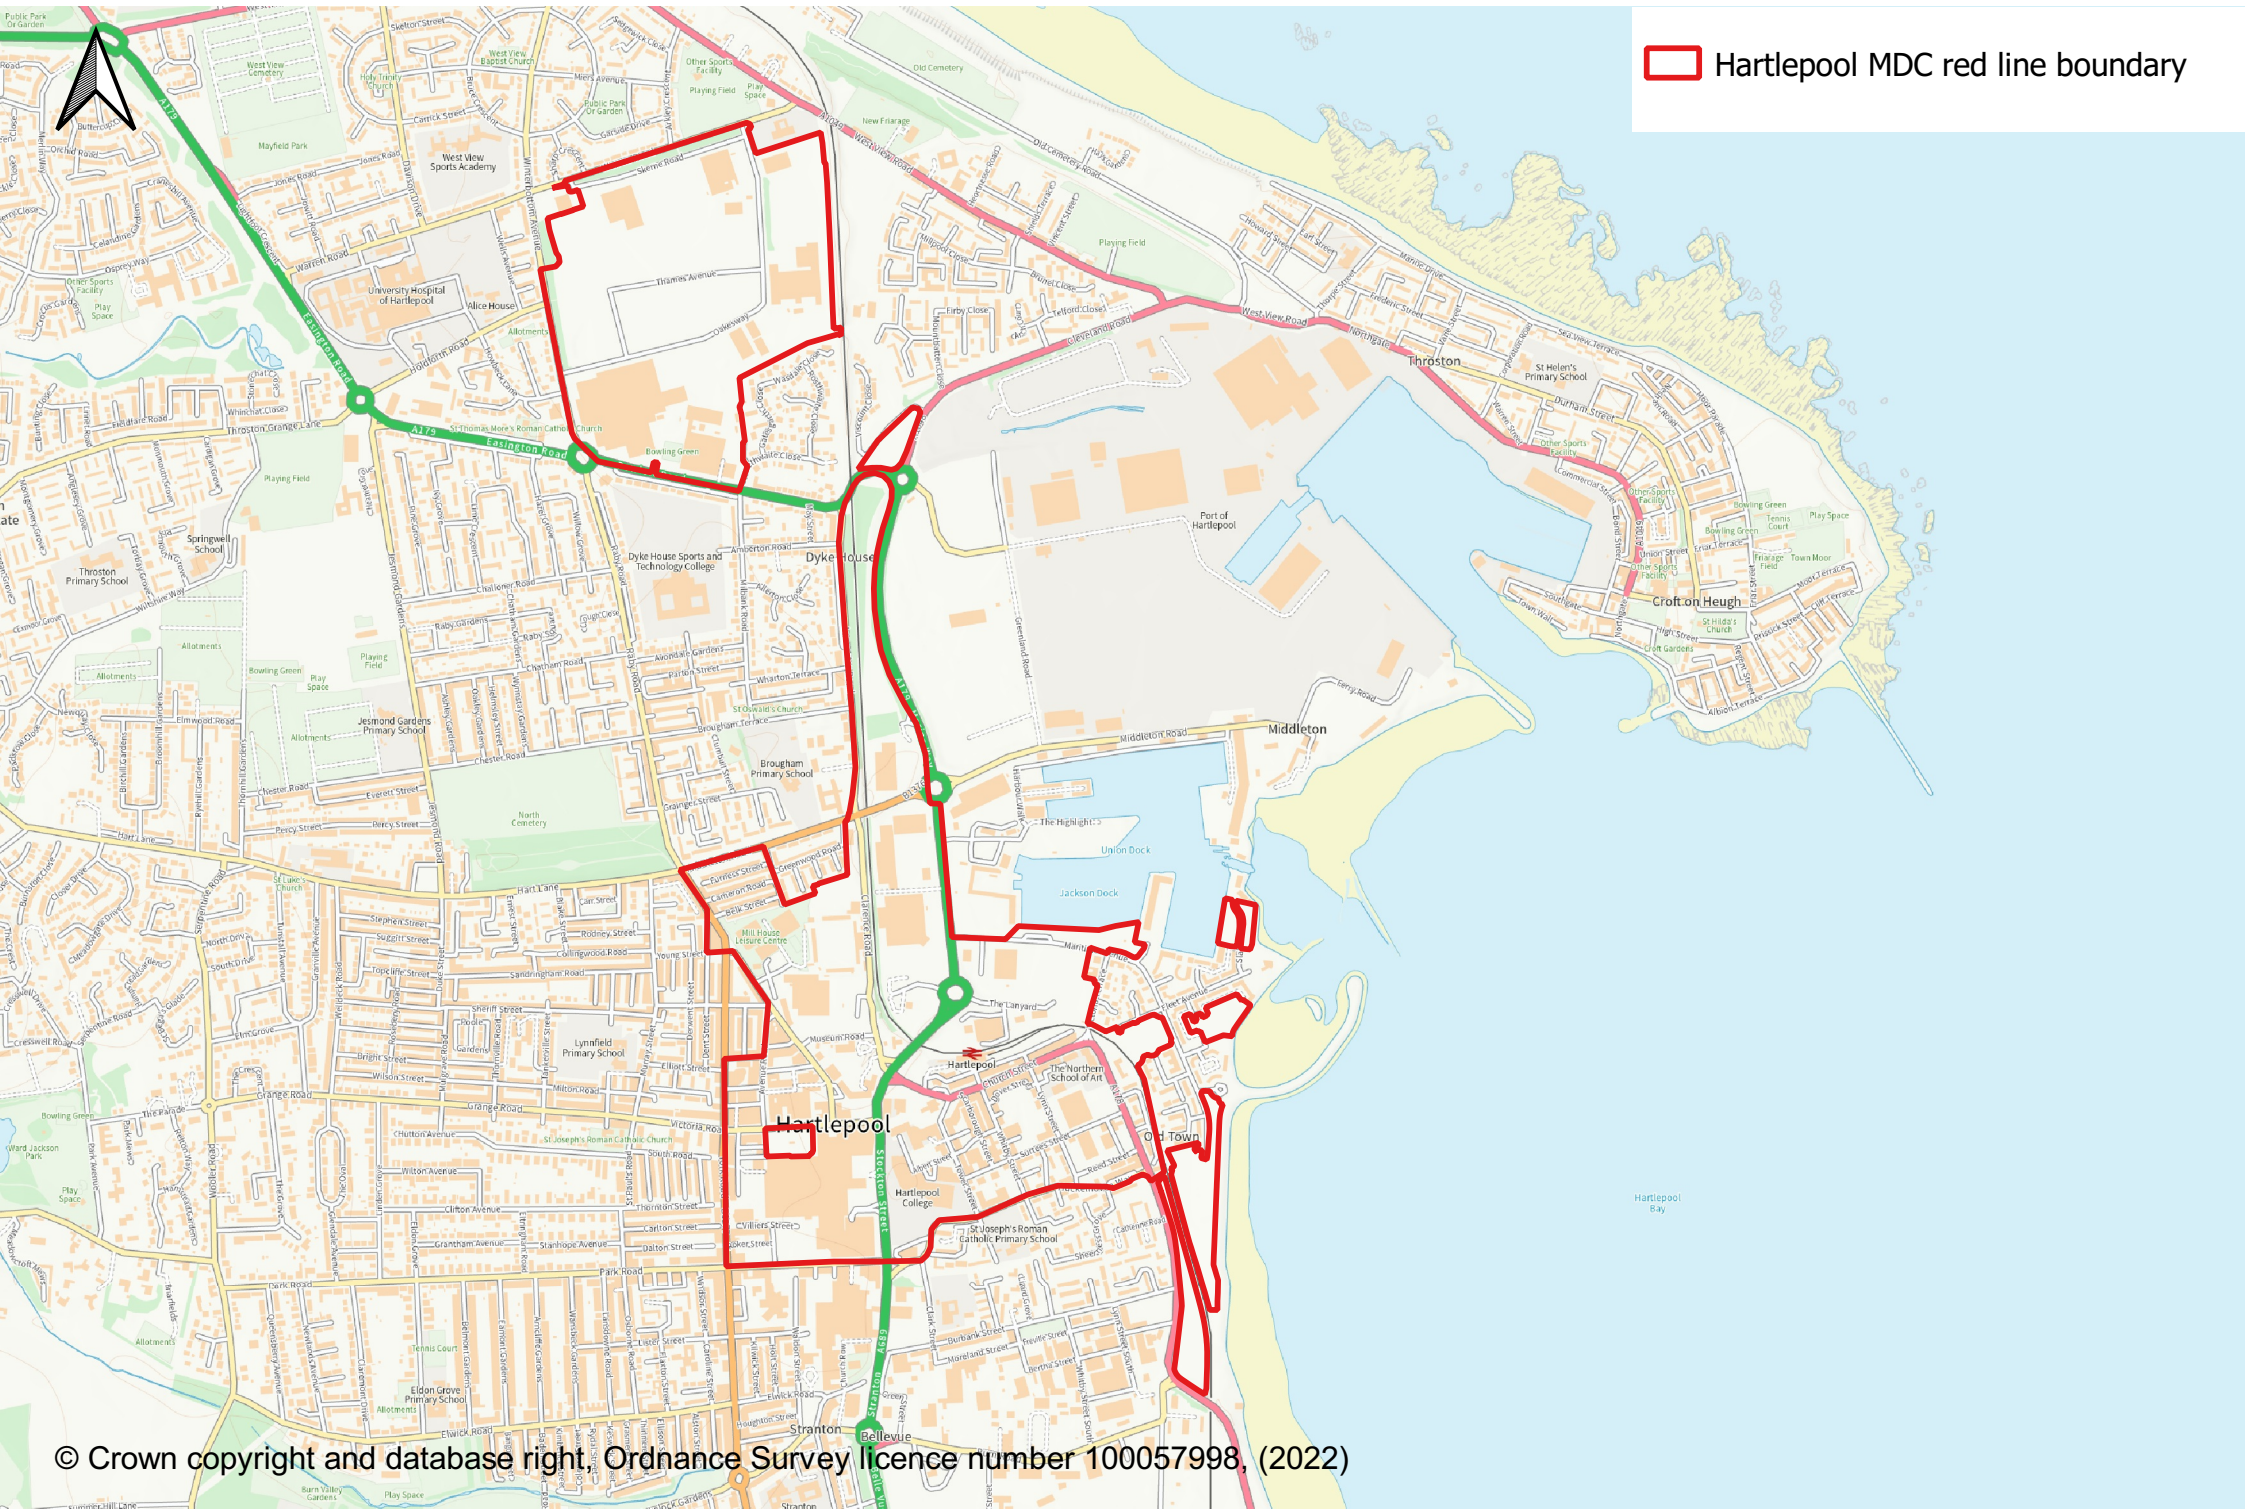

Hartlepool Mayoral Development Corporation (map 1 of 2)

 Hartlepool MDC red line boundary

Hartlepool Mayoral Development Corporation (map 2 of 2)

 Hartlepool MDC red line boundary