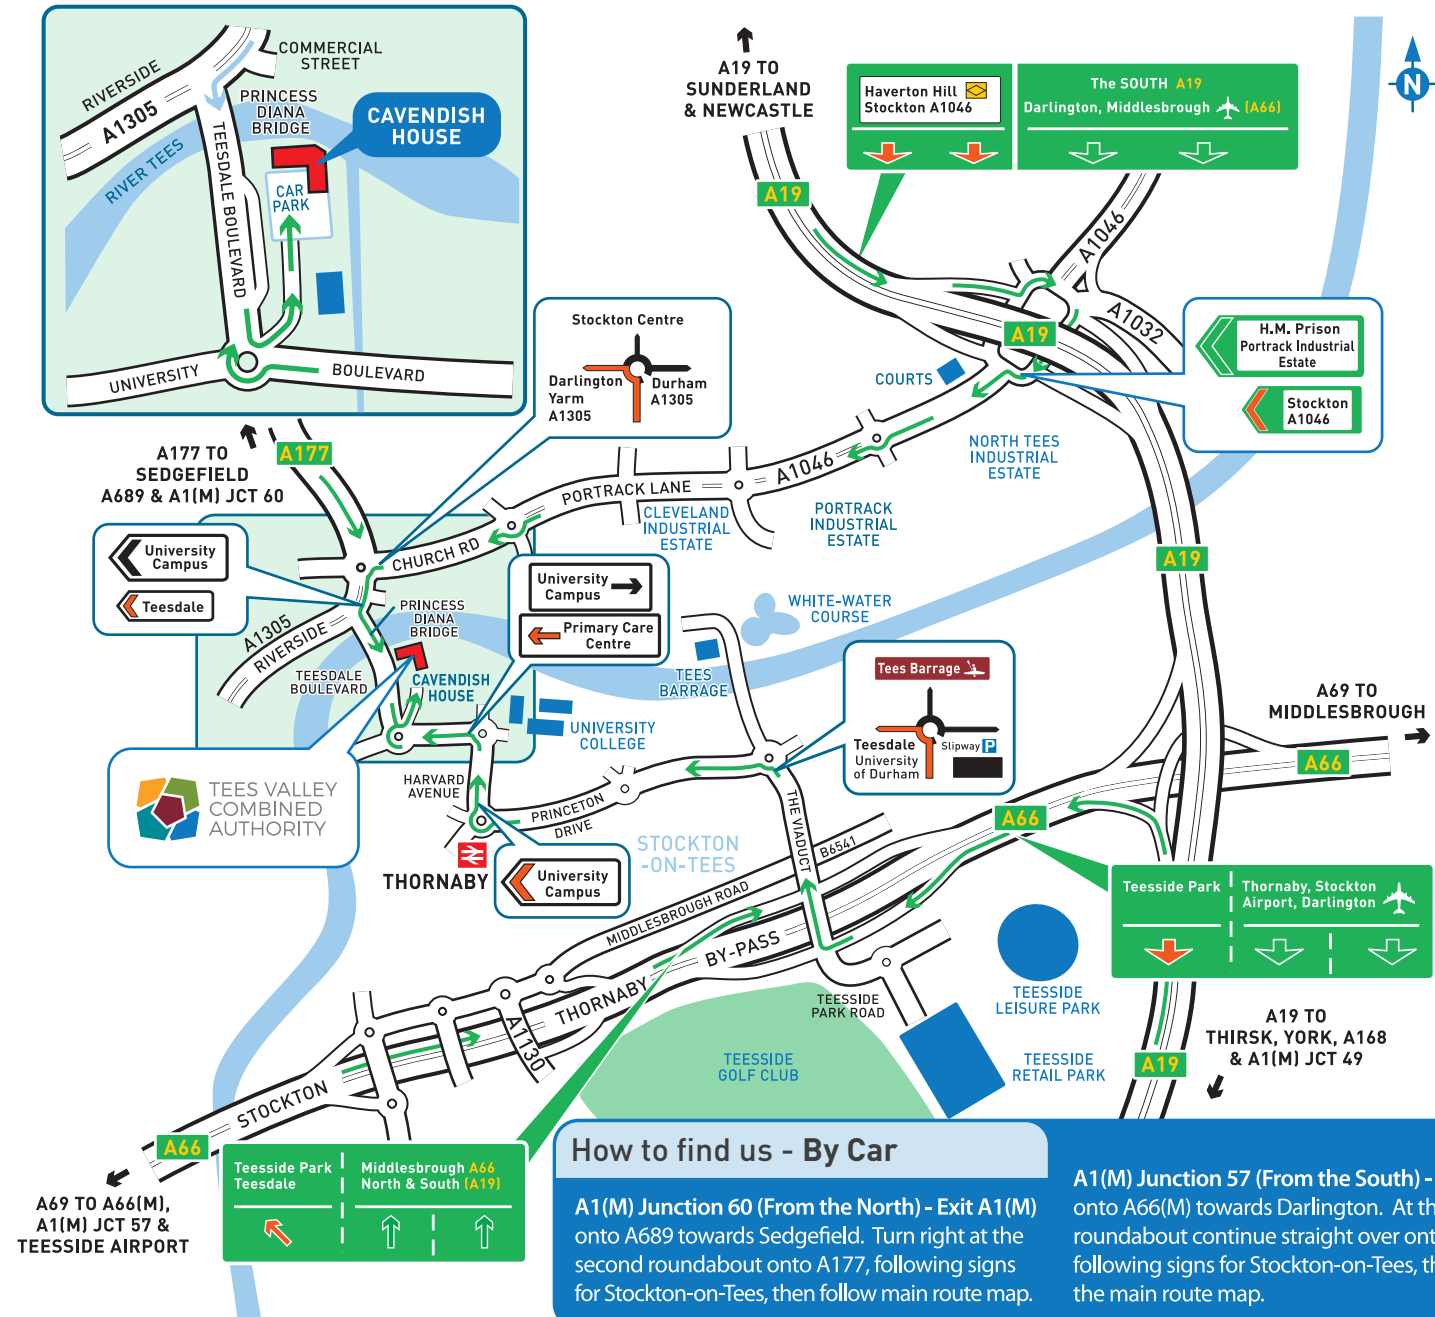

Location Map to Cavendish House

Tees Valley Combined Authority

Cavendish House,
Teesdale Business Park
Stockton-on-Tees, TS17 6QY

Tel: 01642 524400

Fax: 01642 524468

Web: www.teesvalley-ca.gov.uk

How to find us - Public Transport

By Rail, Darlington Station - Darlington is the nearest mainline station, serving the GNER East Coast mainline. Approximately 10-15 minutes drive to Stockton-on-Tees by taxi.

By Rail, Thornaby Station - From Darlington take a connection to Thornaby. Approximately 5-10 minute journey.

For further information call National Rail Enquiries on: 08457 484950.

By Air, Teesside Airport - Approximately 10-15 minutes drive by taxi.

How to find us - By Car

A1(M) Junction 60 (From the North) - Exit A1(M) onto A689 towards Sedgfield. Turn right at the second roundabout onto A177, following signs for Stockton-on-Tees, then follow main route map.

A1(M) Junction 57 (From the South) - Exit A1(M) onto A66(M) towards Darlington. At the first main roundabout continue straight over onto the A66, following signs for Stockton-on-Tees, then follow the main route map.